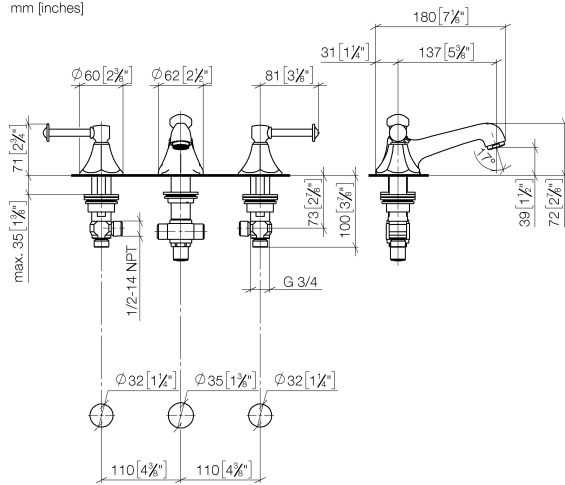

20 700 370

- 135mm projection
- fixed spout
- circular, air-enriched flow
- height of mixer 72 mm
- height up to aerator 40 mm
- hole diameter valve 32 mm
- hole diameter spout 35 mm
- without rosette
- 2x 1/2" x 1/2" high pressure hose
- max. flow 7 l/min
- lead-free
- This product can help a building meet the requirements of Green Building Rating Systems, e.g. LEED®, BREEAM®, DGNB

20 700 370

mm [inches]

**Flow rate chart**

**Certificates**

GDV\_0400288.

LGA\_8027.

20 700 370

Parts for other finishes can be found here: [Chrome](#)