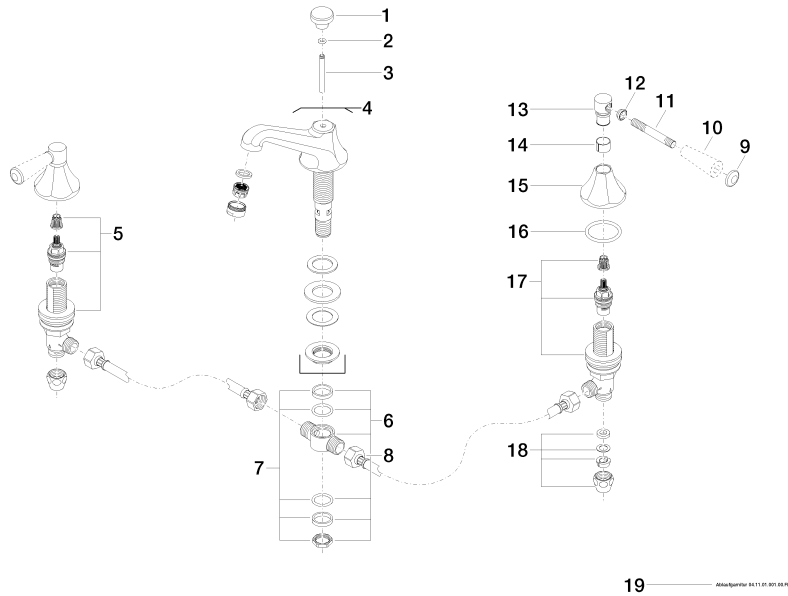

20 700 370

mm [inches]

**Flow rate chart**

**Certificates**

GDV\_0400288.

LGA\_8027.

20 700 370

Parts for other finishes can be found here: [Chrome](#)